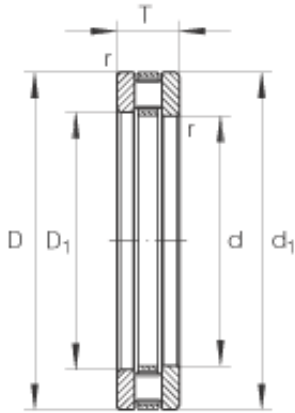

## INA 81216-TV thrust roller bearings

Bearing No. 81216-TV

81216-TV Bearing 2D drawings and 3D CAD models

Size	80x115x28 mm
Bore Diameter	80 mm
Outer Diameter	115 mm
Width	28 mm
d	80 mm
D	115 mm
T	28 mm
D <sub>1</sub>	82 mm
d <sub>1</sub>	115 mm
r <sub>min</sub>	1 mm
m	0,9 kg / Weight
C <sub>a</sub>	201000 N / Dynamic load rating (axial)
C <sub>0a</sub>	630000 N / Static load rating (axial)
C <sub>ua</sub>	60000 N / Fatigue limit load
n <sub>G</sub>	2900 1/min / Limiting speed
n <sub>B</sub>	990 1/min / Reference speed
- K81216-TV / Allocated axial cylindrical roller and cage assembly	K81216TV / Allocated axial cylindrical roller and cage assembly
	GS81216 / Allocated housing locating washer
Category	Ball Bearings
Inventory	0.0
Manufacturer Name	SCHAEFFLER GROUP
Minimum Buy Quantity	N/A