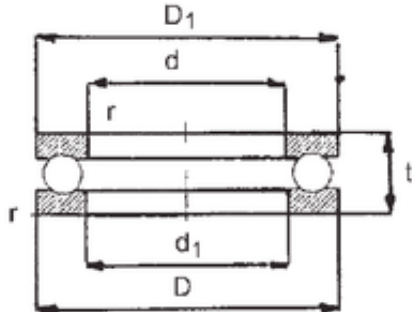

KFY MANUFACTURING MEXICO LIMITED

FBJ 51205 thrust ball bearings

Bearing No. 51205

Size	25x47x15 mm
Bore Diameter	25 mm
Outer Diameter	47 mm
Width	15 mm
d	25 mm
D	47 mm
T	15 mm
d1	27 mm
r min.	0,6 mm
D1	47 mm
Weight	0,11 Kg
Basic dynamic load rating (C)	27,6 kN
Basic static load rating (C0)	50 kN
(Grease) Lubrication Speed	4000 r/min

51205 Bearing 2D drawings and 3D CAD models