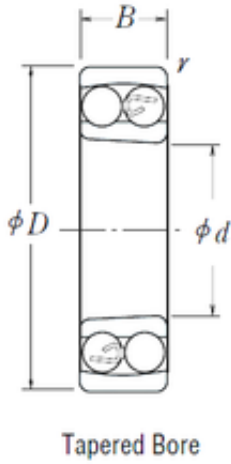

# KFY MANUFACTURING MEXICO LIMITED

60 mm x 110 mm x 28 mm FBJ 2212K self aligning ball bearings

Bearing No. 2212K

Size	60x110x28 mm
Bore Diameter	60 mm
Outer Diameter	110 mm
Width	28 mm
d	60 mm
D	110 mm
B	28 mm
C	28 mm
Weight	1,09 Kg
Basic dynamic load rating (C)	34,1 kN
Basic static load rating (C0)	12,6 kN
(Grease) Lubrication Speed	5300 r/min

2212K Bearing 2D drawings and 3D CAD models