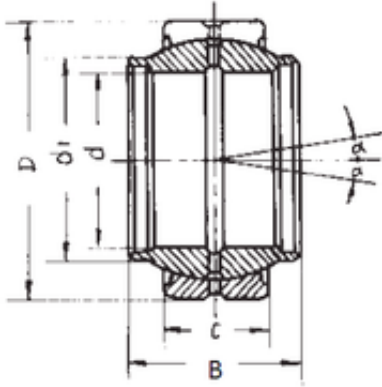

KFY MANUFACTURING MEXICO LIMITED

63 mm x 95 mm x 65 mm FBJ GEEW63ES-2RS
plain bearings

Bearing No. GEEW63ES-2RS

Size	63x95x65 mm
Bore Diameter	63 mm
Outer Diameter	95 mm
Width	65 mm
d	63 mm
D	95 mm
B	65 mm
C	36 mm
d1	71,5 mm
Angle	4 °
Weight	1,23 Kg
Basic dynamic load rating (C)	245 kN

GEEW63ES-2RS Bearing 2D drawings and 3D CAD models