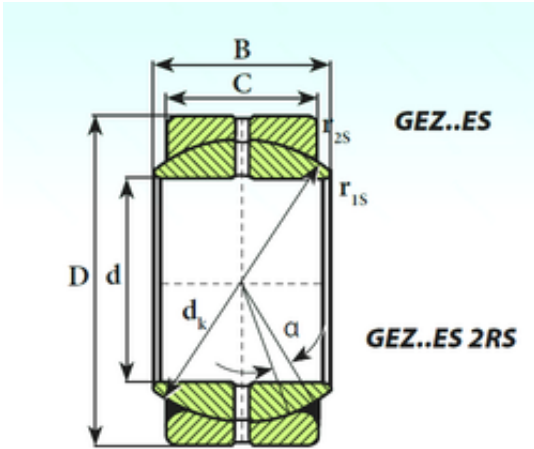

# KFY MANUFACTURING MEXICO LIMITED

127 mm x 196,85 mm x 111,13 mm ISB GEZ  
127 ES plain bearings

Bearing No. GEZ 127 ES

Size	127x196.85x111.13 mm
Bore Diameter	127 mm
Outer Diameter	196,85 mm
Width	111,13 mm
d	127 mm
D	196,85 mm
B	111,13 mm
C	95,25 mm
dk	183 mm
r1 min.	1 mm
r2 min.	1 mm
Angle	6 °
Weight	13,5 Kg
Basic dynamic load rating (C)	1400 kN

GEZ 127 ES Bearing 2D drawings and 3D CAD models