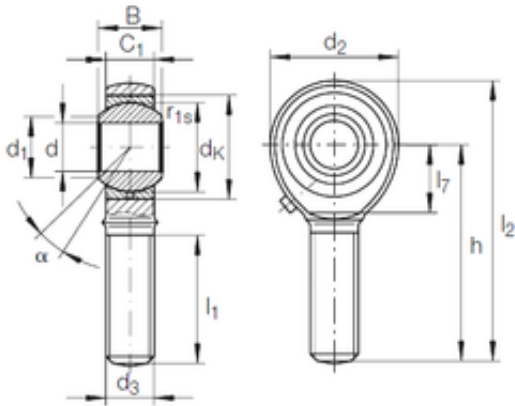

## 10 mm x 22 mm x 14 mm INA GAKR 10 PB plain bearings

Bearing No. GAKR 10 PB

Size	10x22x14 mm
Bore Diameter	10 mm
Outer Diameter	22 mm
Width	14 mm
d	10 mm
D	22 mm
B	14 mm
d1	12,9 mm
d2	28 mm
dk	19,05 mm
h	48 mm
l1 min.	28 mm
l2 max.	62 mm
r1 min.	0,3 mm
C1	10,5 mm
Thread (G)	M10
Angle	13 °
Weight	0,055 Kg
Basic dynamic load rating (C)	10 kN

GAKR 10 PB Bearing 2D drawings and 3D CAD models