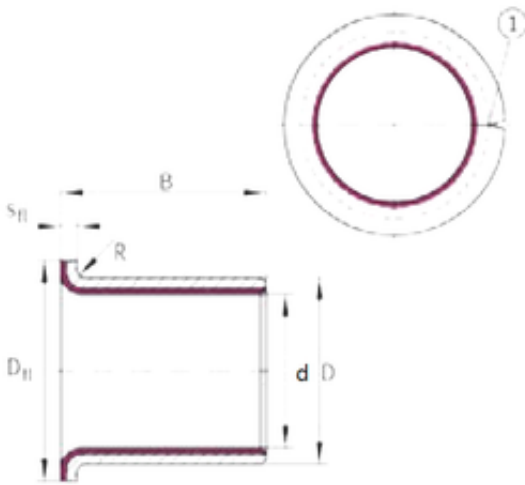

KFY MANUFACTURING MEXICO LIMITED

30 mm x 34 mm x 26 mm INA EGF30260-E40 plain bearings

Bearing No. EGF30260-E40

EGF30260-E40 Bearing 2D drawings and 3D CAD models

Size	30x34x26 mm
Bore Diameter	30 mm
Outer Diameter	34 mm
Width	26 mm
d	30 mm
D	34 mm
B	26 mm
Df	42 mm
R	2 mm
S	2 mm