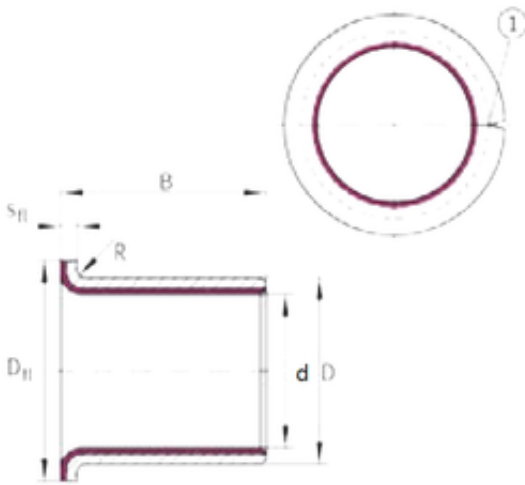

KFY MANUFACTURING MEXICO LIMITED

15 mm x 17 mm x 17 mm INA EGF15170-E40 plain bearings

Bearing No. EGF15170-E40

EGF15170-E40 Bearing 2D drawings and 3D CAD models

Size	15x17x17 mm
Bore Diameter	15 mm
Outer Diameter	17 mm
Width	17 mm
d	15 mm
D	17 mm
B	17 mm
Df	23 mm
R	1 mm
S	1 mm
Category	Plain Bearings
Inventory	0.0
Manufacturer Name	SCHAEFFLER GROUP
Minimum Buy Quantity	N/A
UNSPSC	31171515
Weight / Kilogram	0
Product Group	B04264