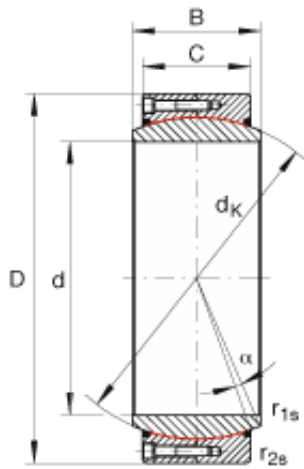

KFY MANUFACTURING MEXICO LIMITED

INA GE950-DW-2RS2 plain bearings

Bearing No. GE950-DW-2RS2

Size	950x1250x400 mm
Bore Diameter	950 mm
Outer Diameter	1250 mm
Width	400 mm
C	340 mm
$D_{a \min}$	1052 mm
$d_{a \max}$	1024,6 mm
d_K	1100 mm
$r_{1s \min}$	4 mm
$r_{2s \min}$	7,5 mm
alf (°)	3,3
Weight (kg)	1431
C_r (N)	102100000
C_{0r} (N)	170170000

GE950-DW-2RS2 Bearing 2D drawings and 3D CAD models