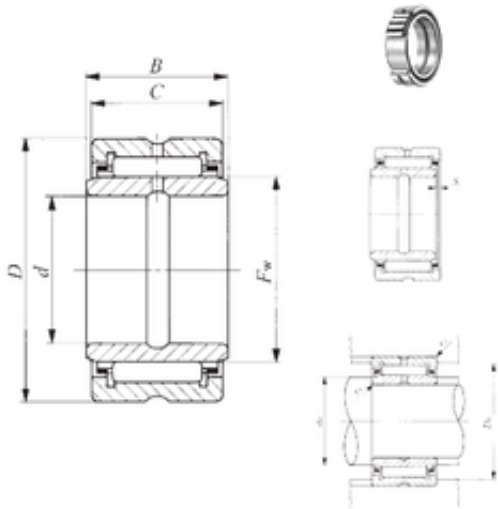

KFY MANUFACTURING MEXICO LIMITED

69,85 mm x 107,95 mm x 44,7 mm IKO BRI
446828 needle roller bearings

Bearing No. BRI 446828

Size	69.85x107.95x44.7 mm
Bore Diameter	69,85 mm
Outer Diameter	107,95 mm
Width	44,7 mm
d	69,85 mm
Fw	82,55 mm
D	107,95 mm
B	44,7 mm
C	44,45 mm
da min.	77 mm
da max	79 mm
Da max.	99,7 mm
ra max.	2 mm
S	1 mm
Weight	1,52 Kg
Basic dynamic load rating (C)	141 kN
Basic static load rating (C0)	259 kN

BRI 446828 Bearing 2D drawings and 3D CAD models