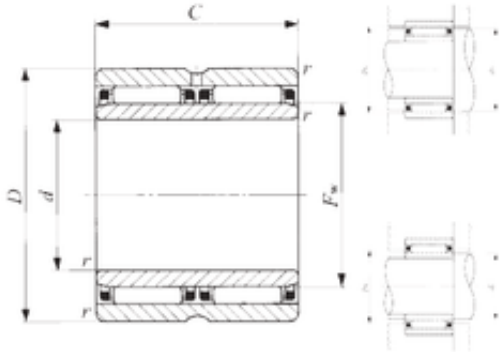

# KFY MANUFACTURING MEXICO LIMITED

30 mm x 45 mm x 26 mm IKO NAFW 304526  
needle roller bearings

Bearing No. NAFW 304526

NAFW 304526 Bearing 2D drawings and 3D CAD models

Size	30x45x26 mm
Bore Diameter	30 mm
Outer Diameter	45 mm
Width	26 mm
d	30 mm
Fw	35 mm
D	45 mm
B	26 mm
C	26 mm
r min.	0,3 mm
da min.	32 mm
da max	34 mm
Da max.	43 mm
db	39,5 mm
Db	35,6 mm
Weight	0,155 Kg
Basic dynamic load rating (C)	26,6 kN
Basic static load rating (C0)	51,5 kN
Category	Bearings
Inventory	0.0
Manufacturer Name	IKO
Minimum Buy Quantity	N/A
Weight / Kilogram	0
Product Group	B04144