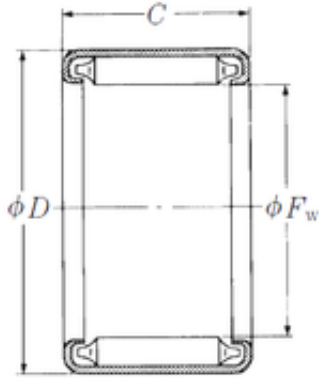

KFY MANUFACTURING MEXICO LIMITED

NSK BH-912 needle roller bearings

Bearing No. BH-912

Size	14.288x20.638x19.05 mm
Bore Diameter	14,288 mm
Outer Diameter	20,638 mm
Width	19,05 mm
Fw	14,288 mm
D	20,638 mm
C	19,05 mm
Weight	0,02 Kg
Basic dynamic load rating (C)	17,9 kN

BH-912 Bearing 2D drawings and 3D CAD models