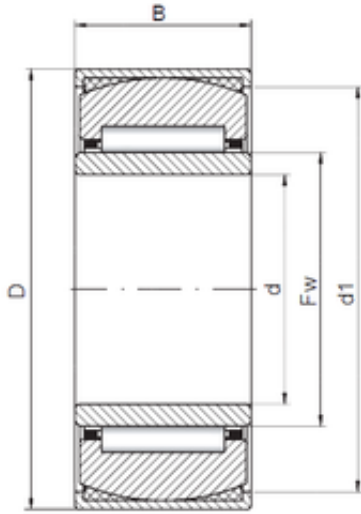

KFY MANUFACTURING MEXICO LIMITED

12 mm x 28 mm x 12 mm ISO PNA12/28 needle roller bearings

Bearing No. PNA12/28

Size	12x28x12 mm
Bore Diameter	12 mm
Outer Diameter	28 mm
Width	12 mm
d	12 mm
Fw	15 mm
D	28 mm
B	12 mm
d1	24,5 mm

PNA12/28 Bearing 2D drawings and 3D CAD models