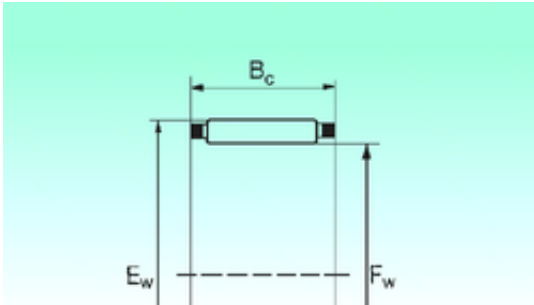

KFY MANUFACTURING MEXICO LIMITED

NBS K 25x31x21 needle roller bearings

Bearing No. K 25x31x21

Bore Diameter	25 mm
Outer Diameter	31 mm
Fw	25 mm
Ew	31 mm
Bc	21 mm
Weight	0,0262 Kg
Basic dynamic load rating (C)	24,1 kN
Basic static load rating (C0)	37,5 kN

K 25x31x21 Bearing 2D drawings and 3D CAD models