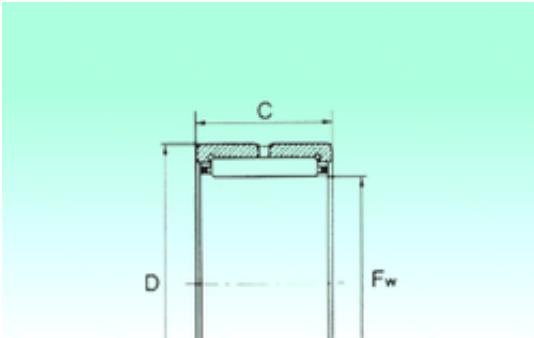

KFY MANUFACTURING MEXICO LIMITED

NBS RNA 4852 needle roller bearings

Bearing No. RNA 4852

Size	285x320x60 mm
Bore Diameter	285 mm
Outer Diameter	320 mm
Width	60 mm
Fw	285 mm
D	320 mm
C	60 mm
Weight	5,8 Kg
Basic dynamic load rating (C)	365 kN
Basic static load rating (C0)	1150 kN

RNA 4852 Bearing 2D drawings and 3D CAD models