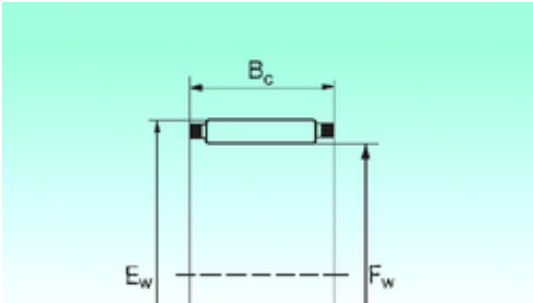

KFY MANUFACTURING MEXICO LIMITED

NBS K 26x30x13 needle roller bearings

Bearing No. K 26x30x13

Bore Diameter	26 mm
Outer Diameter	30 mm
Fw	26 mm
Ew	30 mm
Bc	13 mm
Weight	0,0114 Kg
Basic dynamic load rating (C)	11,1 kN
Basic static load rating (C0)	18,7 kN

K 26x30x13 Bearing 2D drawings and 3D CAD models