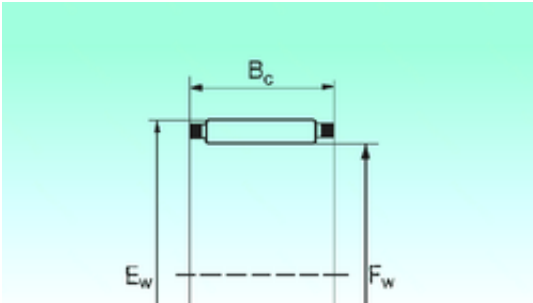

KFY MANUFACTURING MEXICO LIMITED

NBS K 20x24x12 needle roller bearings

Bearing No. K 20x24x12

Bore Diameter	20 mm
Outer Diameter	24 mm
Fw	20 mm
Ew	24 mm
Bc	12 mm
Weight	0,008 Kg
Basic dynamic load rating (C)	9,6 kN
Basic static load rating (C0)	13,8 kN

K 20x24x12 Bearing 2D drawings and 3D CAD models