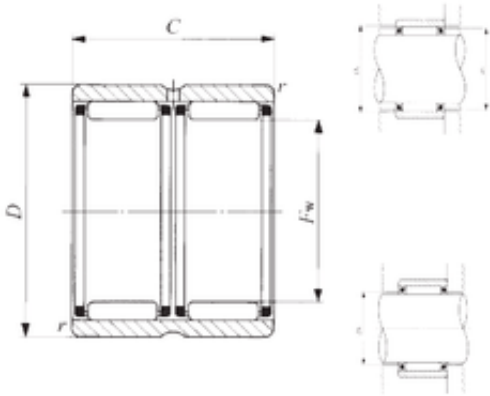

KFY MANUFACTURING MEXICO LIMITED

IKO RNAFW 709060 needle roller bearings

Bearing No. RNAFW 709060

RNAFW 709060 Bearing 2D drawings and 3D CAD models

Size	70x90x60 mm
Bore Diameter	70 mm
Outer Diameter	90 mm
Width	60 mm
Fw	70 mm
D	90 mm
C	60 mm
r min.	1,5 mm
Da max.	82 mm
db	77 mm
Db	71 mm
Weight	1 Kg
Basic dynamic load rating (C)	105 kN
Basic static load rating (C0)	272 kN