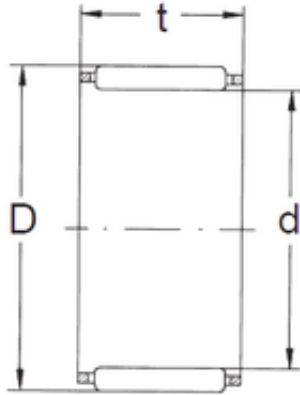

## FBJ K55X61X20 needle roller bearings

Bearing No. K55X61X20

Size	55x61x20 mm
Bore Diameter	55 mm
Outer Diameter	61 mm
Width	20 mm
d	55 mm
D	61 mm
T	20 mm
Weight	0,054 Kg
Basic dynamic load rating (C)	33 kN
Basic static load rating (C0)	69,5 kN
(Grease) Lubrication Speed	5000 r/min

K55X61X20 Bearing 2D drawings and 3D CAD models