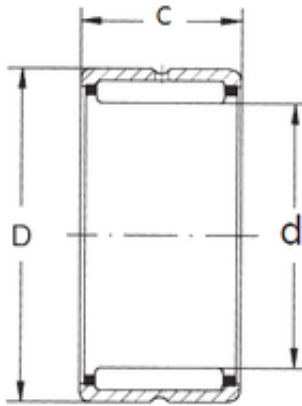

## FBJ NK12/16 needle roller bearings

Bearing No. NK12/16

Size	12x19x16 mm
Bore Diameter	12 mm
Outer Diameter	19 mm
Width	16 mm
d	12 mm
D	19 mm
C	16 mm
Weight	0,016 Kg
Basic dynamic load rating (C)	6 kN
Basic static load rating (C0)	7,7 kN
(Grease) Lubrication Speed	17000 r/min

NK12/16 Bearing 2D drawings and 3D CAD models