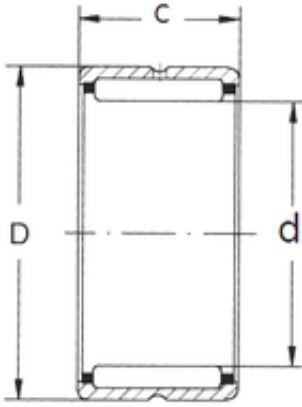

KFY MANUFACTURING MEXICO LIMITED

FBJ NK80/35 needle roller bearings

Bearing No. NK80/35

Size	80x95x35 mm
Bore Diameter	80 mm
Outer Diameter	95 mm
Width	35 mm
d	80 mm
D	95 mm
C	35 mm
Weight	0,425 Kg
Basic dynamic load rating (C)	79 kN
Basic static load rating (C0)	184 kN
(Grease) Lubrication Speed	3300 r/min

NK80/35 Bearing 2D drawings and 3D CAD models