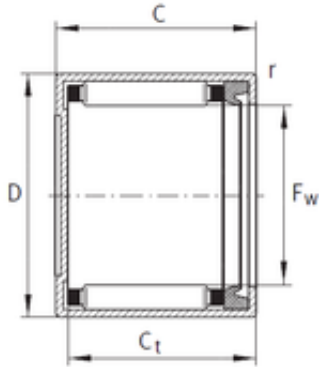

## INA BK1614-RS" needle roller bearings

Bearing No. BK1614-RS"

Size	16x22x16 mm
Bore Diameter	16 mm
Outer Diameter	22 mm
Width	16 mm
Fw	16 mm
D	22 mm
C	16 mm
r min.	0,8 mm
C1	11,3 mm
Weight	0,015 Kg
Basic dynamic load rating (C)	7,6 kN
Basic static load rating (C0)	9,7 kN
Fatigue load limit (Pu)	1,16

BK1614-RS" Bearing 2D drawings and 3D CAD models