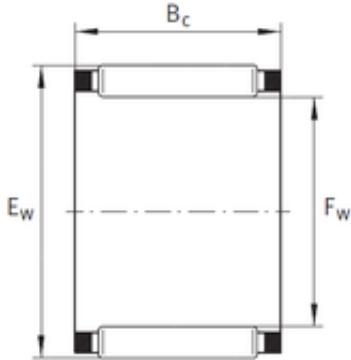

KFY MANUFACTURING MEXICO LIMITED

INA K25X29X17 needle roller bearings

Bearing No. K25X29X17

Bore Diameter	25 mm
Outer Diameter	29 mm
Fw	25 mm
Ew	29 mm
Bc	17 mm
Weight	0,014 Kg
Basic dynamic load rating (C)	14,9 kN
Basic static load rating (C0)	26 kN
Fatigue load limit (Pu)	3,45
Reference speed	10 200 r/min
Category	Bearings
Inventory	0.0
Manufacturer Name	SCHAEFFLER GROUP
Minimum Buy Quantity	N/A
Weight / Kilogram	0
Product Group	B04144

K25X29X17 Bearing 2D drawings and 3D CAD models