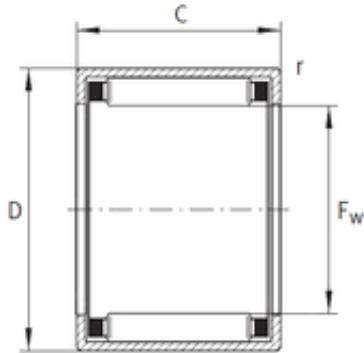

KFY MANUFACTURING MEXICO LIMITED

INA HK3520 needle roller bearings

Bearing No. HK3520

Size	35x42x20 mm
Bore Diameter	35 mm
Outer Diameter	42 mm
Width	20 mm
Fw	35 mm
D	42 mm
C	20 mm
c1 min	17,3 mm
r min.	0,8 mm
Weight	0,044 Kg
Basic dynamic load rating (C)	23,8 kN
Basic static load rating (C0)	46 kN
Fatigue load limit (Pu)	5,9
Reference speed	5 500 r/min
Category	Roller Bearings
Inventory	0.0
Manufacturer Name	SCHAEFFLER GROUP
Minimum Buy Quantity	N/A
Weight / Kilogram	0
Product Group	B04144

HK3520 Bearing 2D drawings and 3D CAD models