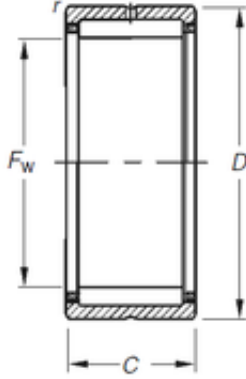

KFY MANUFACTURING MEXICO LIMITED

Timken NKS45 needle roller bearings

Bearing No. NKS45

Size	45x60x22 mm
Bore Diameter	45 mm
Outer Diameter	60 mm
Width	22 mm
d	45 mm
D	60 mm
C	22 mm
r	0,6 mm
Weight	0,156 Kg
Basic dynamic load rating (C)	43 kN
Basic static load rating (C0)	64,2 kN
(Grease) Lubrication Speed	9800 r/min

NKS45 Bearing 2D drawings and 3D CAD models