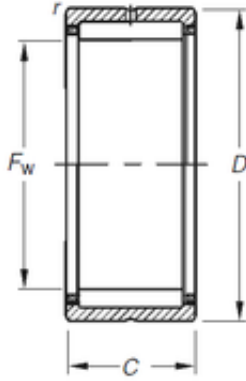

KFY MANUFACTURING MEXICO LIMITED

Timken NK70/25 needle roller bearings

Bearing No. NK70/25

Size	70x85x25 mm
Bore Diameter	70 mm
Outer Diameter	85 mm
Width	25 mm
d	70 mm
D	85 mm
C	25 mm
r	0,6 mm
Weight	0,298 Kg
Basic dynamic load rating (C)	43,6 kN
Basic static load rating (C0)	87,9 kN
(Grease) Lubrication Speed	6000 r/min

NK70/25 Bearing 2D drawings and 3D CAD models