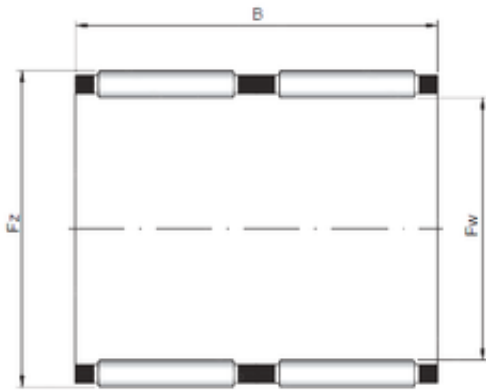

KFY MANUFACTURING MEXICO LIMITED

ISO KK60x66x33 needle roller bearings

Bearing No. KK60x66x33

Dimensione	60x66x33 mm
Marchio	ISO
Diametro del foro	60 mm
Diametro esterno	66 mm
Larghezza	33 mm
Fw	60 mm
Ew	66 mm
B	33 mm

KK60x66x33 Bearing 2D drawings and 3D CAD models