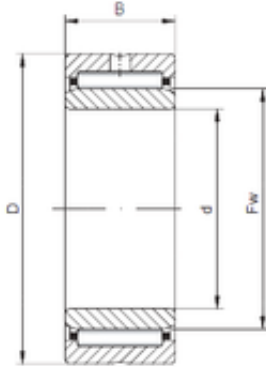

KFY MANUFACTURING MEXICO LIMITED

190 mm x 260 mm x 69 mm ISO NA4938 needle roller bearings

Bearing No. NA4938

Size	190x260x69 mm
Bore Diameter	190 mm
Outer Diameter	260 mm
Width	69 mm
d	190 mm
Fw	215 mm
D	260 mm
B	69 mm
C	69 mm

NA4938 Bearing 2D drawings and 3D CAD models