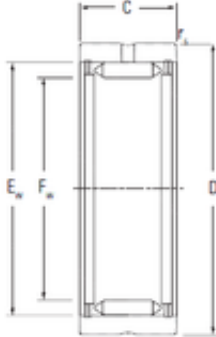

KFY MANUFACTURING MEXICO LIMITED

KOYO RNA2130 needle roller bearings

Bearing No. RNA2130

Size	148x170x34 mm
Bore Diameter	148 mm
Outer Diameter	170 mm
Width	34 mm
Fw	148 mm
D	170 mm
Ew	155 mm
C	34 mm
r5 min.	1,35 mm
Weight	1,292 Kg
Basic dynamic load rating (C)	150 kN
Basic static load rating (C0)	425 kN
(Grease) Lubrication Speed	1700 r/min

RNA2130 Bearing 2D drawings and 3D CAD models