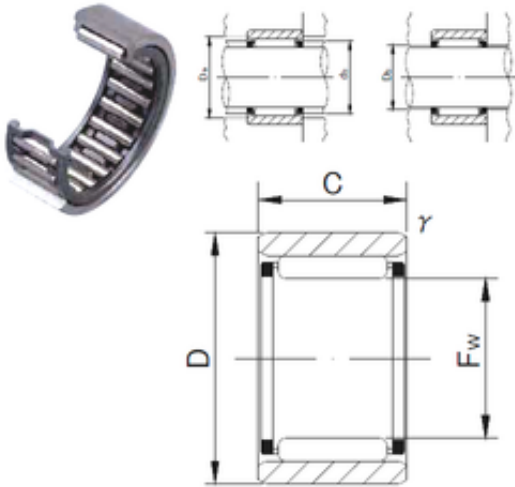

KFY MANUFACTURING MEXICO LIMITED

JNS RNAF9011030 needle roller bearings

Bearing No. RNAF9011030

Size	90x110x30 mm
Bore Diameter	90 mm
Outer Diameter	110 mm
Width	30 mm
d	90 mm
D	110 mm
C	30 mm
r min.	1 mm
Da max.	105 mm
db	97 mm
Db	91 mm
Weight	0,62 Kg
Basic dynamic load rating (C)	69,5 kN
Basic static load rating (C0)	173,6 kN

RNAF9011030 Bearing 2D drawings and 3D CAD models