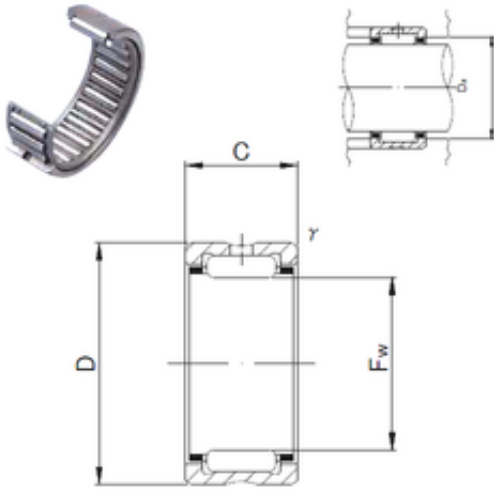

KFY MANUFACTURING MEXICO LIMITED

JNS NK42/30 needle roller bearings

Bearing No. NK42/30

Size	42x52x30 mm
Bore Diameter	42 mm
Outer Diameter	52 mm
Width	30 mm
Fw	42 mm
D	52 mm
C	30 mm
r min.	0,3 mm
Da max.	50 mm
Weight	0,13 Kg
Basic dynamic load rating (C)	43 kN
Basic static load rating (C0)	89,5 kN

NK42/30 Bearing 2D drawings and 3D CAD models