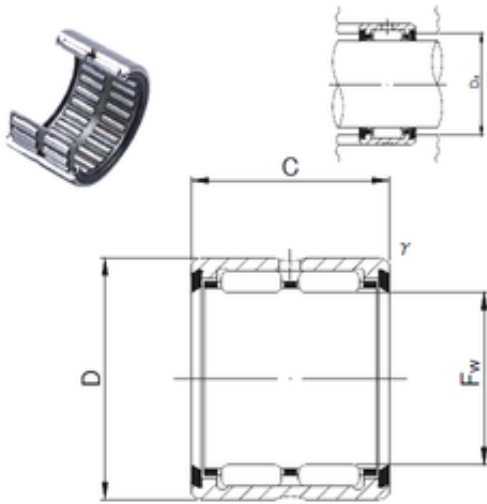

## JNS RNA 6907UU needle roller bearings

Bearing No. RNA 6907UU

RNA 6907UU Bearing 2D drawings and 3D CAD models

Size	42x55x36 mm
Bore Diameter	42 mm
Outer Diameter	55 mm
Width	36 mm
Fw	42 mm
D	55 mm
C	36 mm
r min.	0,6 mm
Da max.	51 mm
Weight	0,2 Kg
Basic dynamic load rating (C)	51,6 kN
Basic static load rating (C0)	92,6 kN