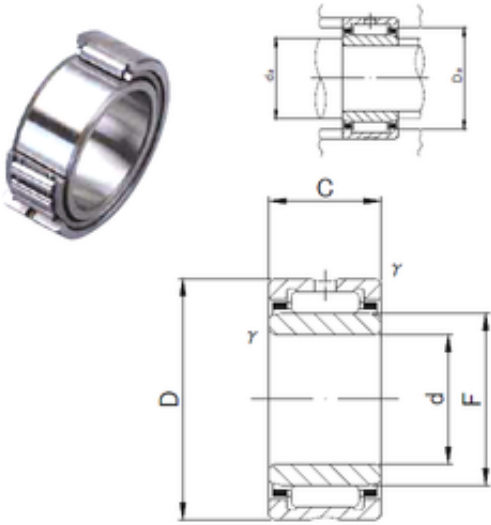

# KFY MANUFACTURING MEXICO LIMITED

12 mm x 24 mm x 20 mm JNS NKI 12/20M  
needle roller bearings

Bearing No. NKI 12/20M

Size	12x24x20 mm
Bore Diameter	12 mm
Outer Diameter	24 mm
Width	20 mm
d	12 mm
F	16 mm
D	24 mm
B	20 mm
C	20 mm
r min.	0,3 mm
da min.	14 mm
da max	15 mm
Da max.	22 mm
Weight	0,0425 Kg
Basic dynamic load rating (C)	14,3 kN
Basic static load rating (C0)	18,7 kN
Limiting speed	23 000 r/min

NKI 12/20M Bearing 2D drawings and 3D CAD models