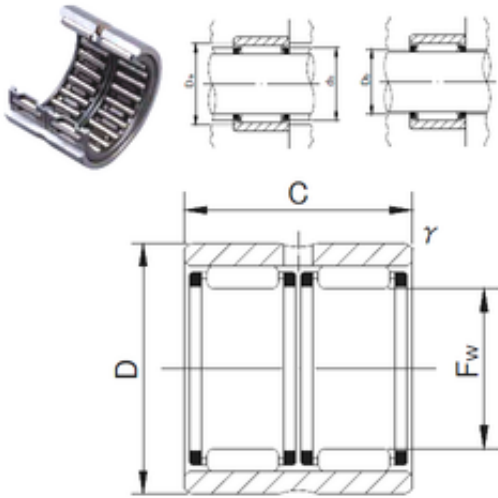

KFY MANUFACTURING MEXICO LIMITED

JNS RNAFW162420 needle roller bearings

Bearing No. RNAFW162420

Size	16x24x20 mm
Bore Diameter	16 mm
Outer Diameter	24 mm
Width	20 mm
d	16 mm
D	24 mm
C	20 mm
r min.	0,3 mm
Da max.	22 mm
db	19,6 mm
Db	16,6 mm
Weight	0,032 Kg
Basic dynamic load rating (C)	11,9 kN
Basic static load rating (C0)	16,7 kN

RNAFW162420 Bearing 2D drawings and 3D CAD models