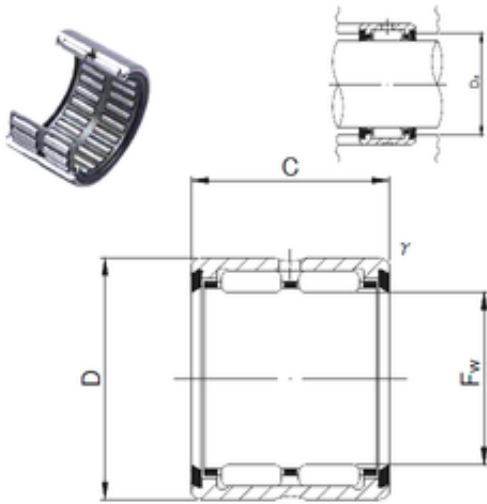

KFY MANUFACTURING MEXICO LIMITED

JNS RNA 6909UU needle roller bearings

Bearing No. RNA 6909UU

| | |
|-------------------------------|-------------|
| Size | 52x68x40 mm |
| Bore Diameter | 52 mm |
| Outer Diameter | 68 mm |
| Width | 40 mm |
| Fw | 52 mm |
| D | 68 mm |
| C | 40 mm |
| r min. | 0,6 mm |
| Da max. | 64 mm |
| Weight | 0,355 Kg |
| Basic dynamic load rating (C) | 66,7 kN |
| Basic static load rating (C0) | 126,5 kN |

RNA 6909UU Bearing 2D drawings and 3D CAD models