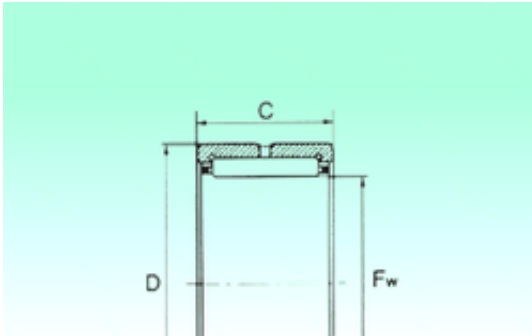

KFY MANUFACTURING MEXICO LIMITED

NBS RNA 4840 needle roller bearings

Bearing No. RNA 4840

Size	220x250x50 mm
Bore Diameter	220 mm
Outer Diameter	250 mm
Width	50 mm
Fw	220 mm
D	250 mm
C	50 mm
Weight	3,35 Kg
Basic dynamic load rating (C)	215 kN
Basic static load rating (C0)	700 kN

RNA 4840 Bearing 2D drawings and 3D CAD models