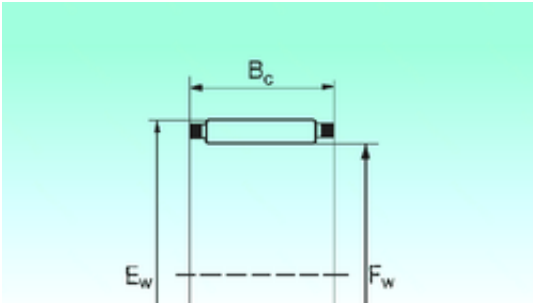

KFY MANUFACTURING MEXICO LIMITED

NBS K 45x53x22 needle roller bearings

Bearing No. K 45x53x22

Bore Diameter	45 mm
Outer Diameter	53 mm
Fw	45 mm
Ew	53 mm
Bc	22 mm
Weight	0,078 Kg
Basic dynamic load rating (C)	51,5 kN
Basic static load rating (C0)	97,5 kN

K 45x53x22 Bearing 2D drawings and 3D CAD models