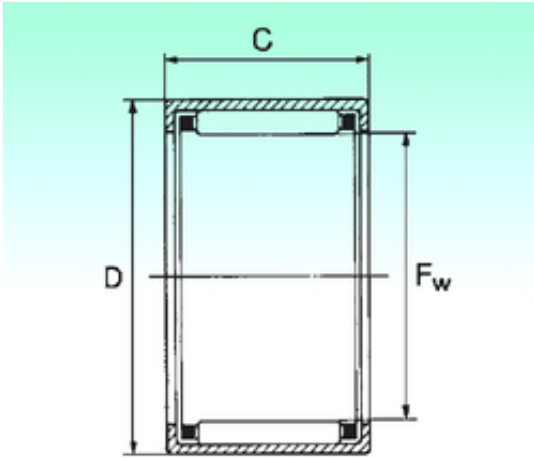

## NBS HK 1210 needle roller bearings

Bearing No. HK 1210

Size	12x16x10 mm
Bore Diameter	12 mm
Outer Diameter	16 mm
Width	10 mm
Fw	12 mm
D	16 mm
C	10 mm
Weight	0,0046 Kg
Basic dynamic load rating (C)	4,7 kN
Basic static load rating (C0)	5,9 kN