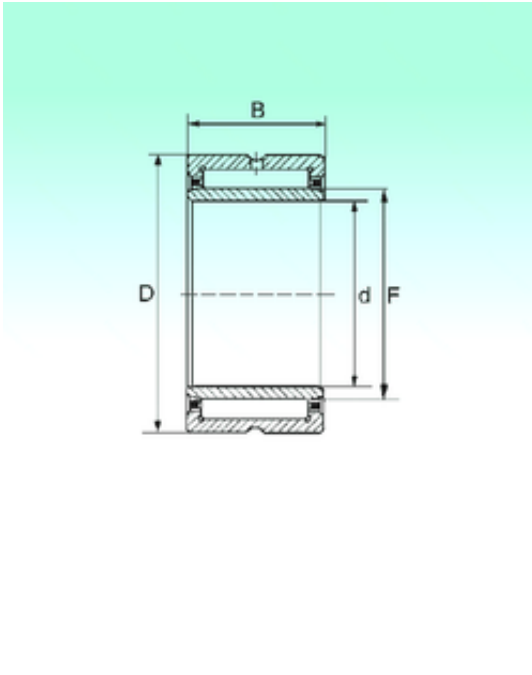

KFY MANUFACTURING MEXICO LIMITED

NKI 12/16 Bearing 2D drawings and 3D CAD models

NBS NKI 12/16 needle roller bearings

Bearing No. NKI 12/16

Size	12x24x16 mm
Bore Diameter	12 mm
Outer Diameter	24 mm
Width	16 mm
d	12 mm
Fw	16 mm
D	24 mm
C	16 mm
Weight	0,0333 Kg
Basic dynamic load rating (C)	10,8 kN
Basic static load rating (C0)	13,1 kN