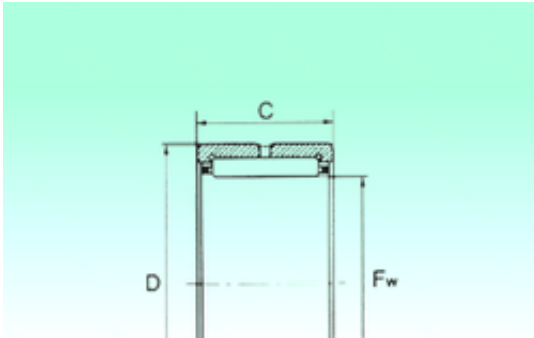

KFY MANUFACTURING MEXICO LIMITED

NBS RNA 4922 needle roller bearings

Bearing No. RNA 4922

Size	125x150x40 mm
Bore Diameter	125 mm
Outer Diameter	150 mm
Width	40 mm
Fw	125 mm
D	150 mm
C	40 mm
Weight	1,2 Kg
Basic dynamic load rating (C)	125,4 kN
Basic static load rating (C0)	275,5 kN