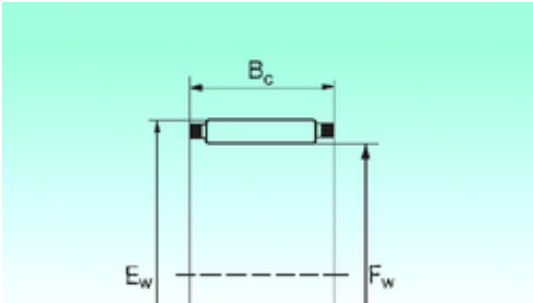

KFY MANUFACTURING MEXICO LIMITED

NBS K 30x38x25 needle roller bearings

Bearing No. K 30x38x25

Bore Diameter	30 mm
Outer Diameter	38 mm
Fw	30 mm
Ew	38 mm
Bc	25 mm
Weight	0,043 Kg
Basic dynamic load rating (C)	26 kN
Basic static load rating (C0)	39 kN

K 30x38x25 Bearing 2D drawings and 3D CAD models