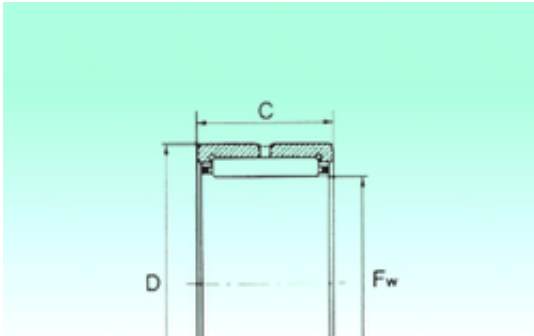

KFY MANUFACTURING MEXICO LIMITED

NBS NK 100/36 needle roller bearings

Bearing No. NK 100/36

Size	100x120x36 mm
Bore Diameter	100 mm
Outer Diameter	120 mm
Width	36 mm
Fw	100 mm
D	120 mm
C	36 mm
Weight	0,715 Kg
Basic dynamic load rating (C)	110 kN
Basic static load rating (C0)	236 kN

NK 100/36 Bearing 2D drawings and 3D CAD models