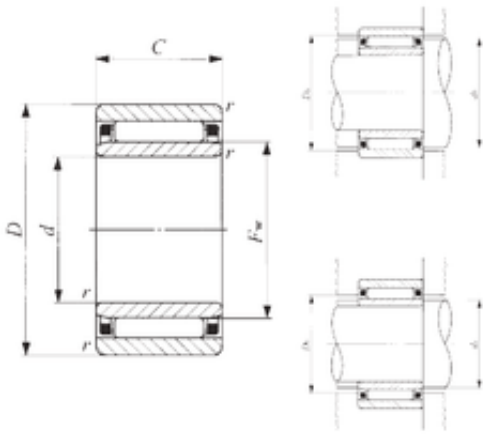

KFY MANUFACTURING MEXICO LIMITED

60 mm x 90 mm x 30 mm IKO NAF 609030
needle roller bearings

Bearing No. NAF 609030

Size	60x90x30 mm
Bore Diameter	60 mm
Outer Diameter	90 mm
Width	30 mm
d	60 mm
Fw	70 mm
D	90 mm
B	30 mm
C	30 mm
r min.	1,5 mm
da min.	68 mm
da max	68,5 mm
Da max.	82 mm
db	77 mm
Db	71 mm
Weight	0,74 Kg
Basic dynamic load rating (C)	61,2 kN
Basic static load rating (C0)	136 kN

NAF 609030 Bearing 2D drawings and 3D CAD models