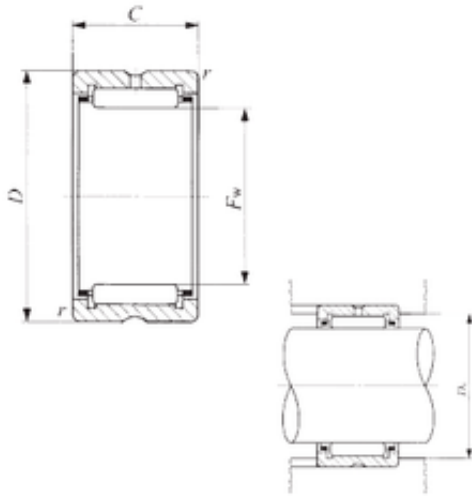

KFY MANUFACTURING MEXICO LIMITED

IKO TAF 405030/SG needle roller bearings

Bearing No. TAF 405030/SG

Size	40x50x30 mm
Bore Diameter	40 mm
Outer Diameter	50 mm
Width	30 mm
Fw	40 mm
D	50 mm
C	30 mm
r min.	0,3 mm
Da max.	48 mm
Weight	0,13 Kg
Basic dynamic load rating (C)	42,3 kN

TAF 405030/SG Bearing 2D drawings and 3D CAD models