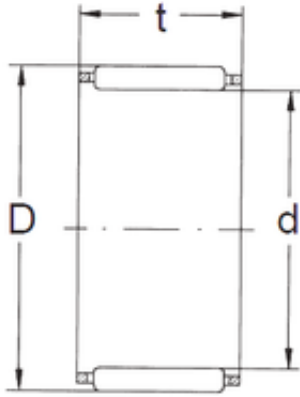

KFY MANUFACTURING MEXICO LIMITED

FBJ K40X48X25 needle roller bearings

Bearing No. K40X48X25

Size	40x48x25 mm
Bore Diameter	40 mm
Outer Diameter	48 mm
Width	25 mm
d	40 mm
D	48 mm
T	25 mm
Weight	0,065 Kg
Basic dynamic load rating (C)	42,5 kN
Basic static load rating (C0)	71 kN
(Grease) Lubrication Speed	6500 r/min

K40X48X25 Bearing 2D drawings and 3D CAD models