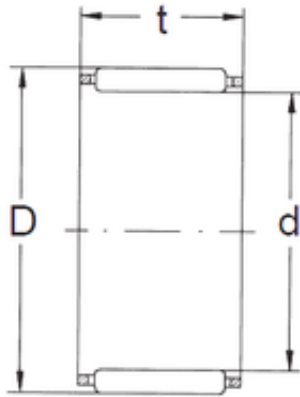

KFY MANUFACTURING MEXICO LIMITED

FBJ K28X32X21 needle roller bearings

Bearing No. K28X32X21

Size	28x32x21 mm
Bore Diameter	28 mm
Outer Diameter	32 mm
Width	21 mm
d	28 mm
D	32 mm
T	21 mm
Weight	0,02 Kg
Basic dynamic load rating (C)	18,7 kN
Basic static load rating (C0)	35,5 kN
(Grease) Lubrication Speed	9500 r/min

K28X32X21 Bearing 2D drawings and 3D CAD models