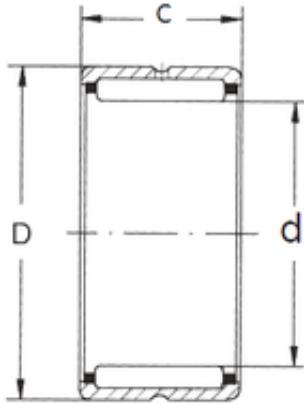

KFY MANUFACTURING MEXICO LIMITED

FBJ NK68/35 needle roller bearings

Bearing No. NK68/35

Size	68x82x35 mm
Bore Diameter	68 mm
Outer Diameter	82 mm
Width	35 mm
d	68 mm
D	82 mm
C	35 mm
Weight	0,338 Kg
Basic dynamic load rating (C)	63 kN
Basic static load rating (C0)	139 kN
(Grease) Lubrication Speed	4000 r/min

NK68/35 Bearing 2D drawings and 3D CAD models