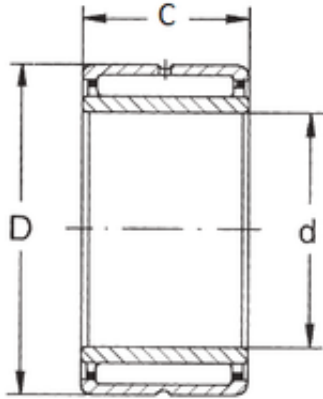

KFY MANUFACTURING MEXICO LIMITED

75 mm x 105 mm x 35 mm FBJ NKI 75/35
needle roller bearings

Bearing No. NKI 75/35

Size	75x105x35 mm
Bore Diameter	75 mm
Outer Diameter	105 mm
Width	35 mm
d	75 mm
D	105 mm
B	35 mm
C	35 mm
Weight	0,908 Kg
Basic dynamic load rating (C)	100 kN
Basic static load rating (C0)	193 kN
(Grease) Lubrication Speed	3100 r/min

NKI 75/35 Bearing 2D drawings and 3D CAD models