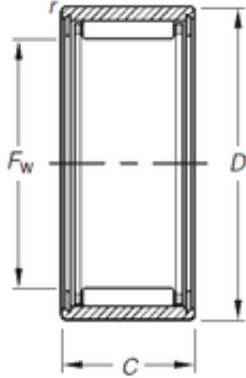

KFY MANUFACTURING MEXICO LIMITED

Timken NK7/12TN needle roller bearings

Bearing No. NK7/12TN

Size	7x14x12 mm
Bore Diameter	7 mm
Outer Diameter	14 mm
Width	12 mm
d	7 mm
D	14 mm
C	12 mm
r	0,3 mm
Weight	0,009 Kg
Basic dynamic load rating (C)	3,4 kN
Basic static load rating (C0)	3,22 kN
(Grease) Lubrication Speed	42000 r/min

NK7/12TN Bearing 2D drawings and 3D CAD models