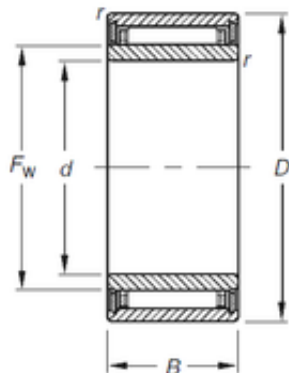

KFY MANUFACTURING MEXICO LIMITED

5 mm x 15 mm x 16 mm Timken NKJ5/16 needle roller bearings

Bearing No. NKJ5/16

Size	5x15x16 mm
Bore Diameter	5 mm
Outer Diameter	15 mm
Width	16 mm
d	5 mm
Fw	8 mm
D	15 mm
B	16 mm
C	16 mm
r	0,3 mm
S	1,5 mm
Weight	0,017 Kg
Basic dynamic load rating (C)	5,22 kN
Basic static load rating (C0)	5,78 kN
(Grease) Lubrication Speed	41000 r/min

NKJ5/16 Bearing 2D drawings and 3D CAD models